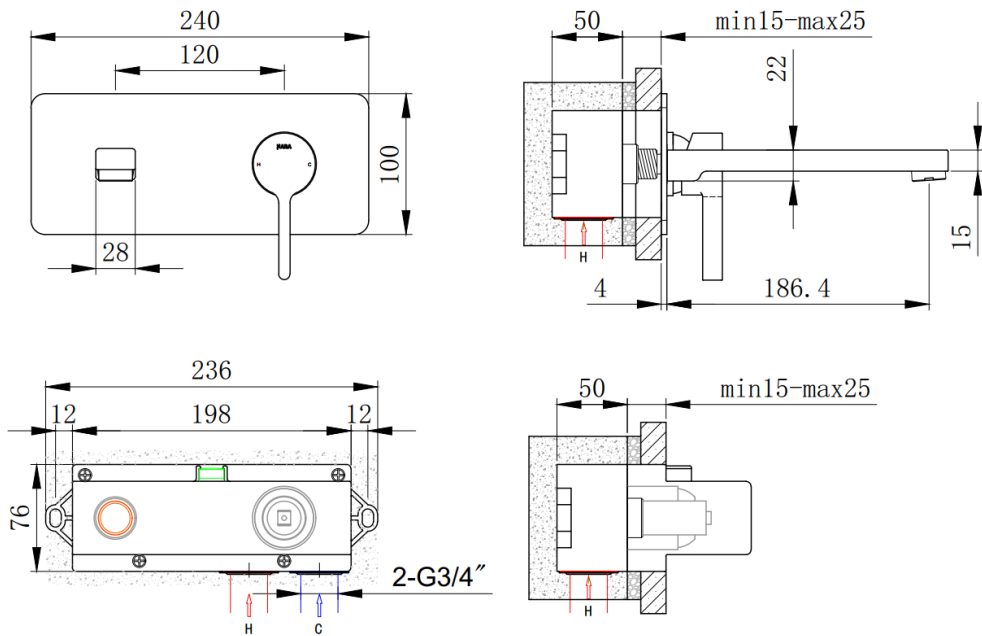

R-MXBW8120-GUN

Basin Mixer, Wall Mounted

PRODUCT SPECIFICATIONS

- Dimension : 240 (L) x 186.4 (W) x 100 (H) mm
- Material : Brass
- Finishing : Gun Metal

TECHNICAL DRAWING

Copyright © RIGEL TECHNOLOGY (S) PTE LTD. All rights reserved. Terms of Use.